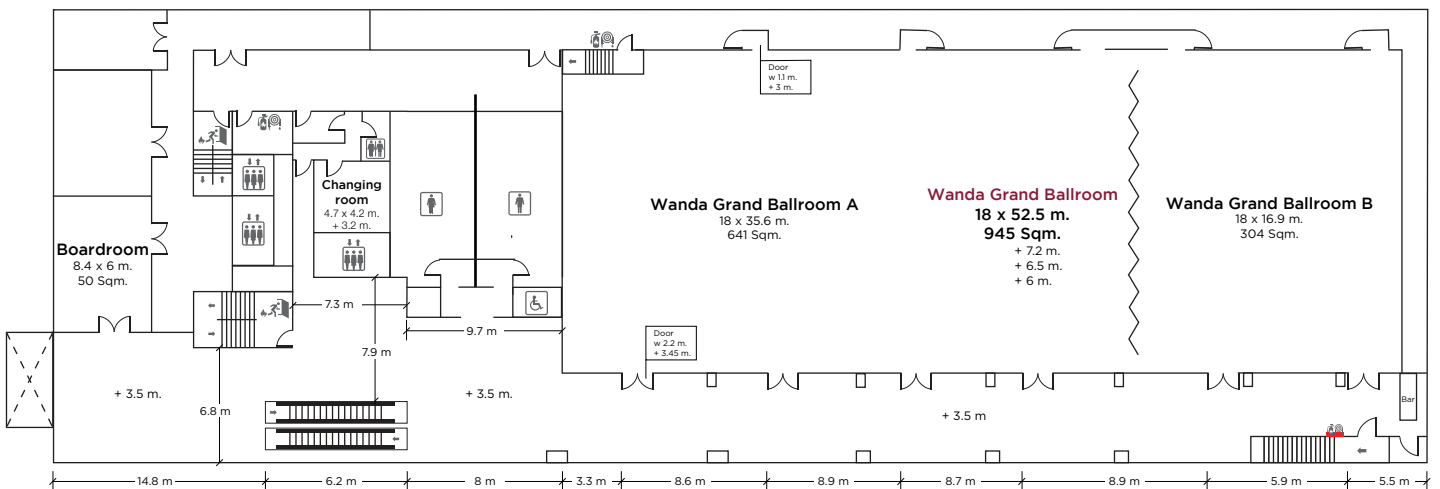

3rd Floor

4th Floor

5th Floor

DOOR ENTRANCE

WIDTH (METRE)

HEIGHT (METRE)

Function rooms 3rd - 4th Floor
Wanda Grand Ballroom 5th Floor
Parking Entrance

1.28
2.20
1.80