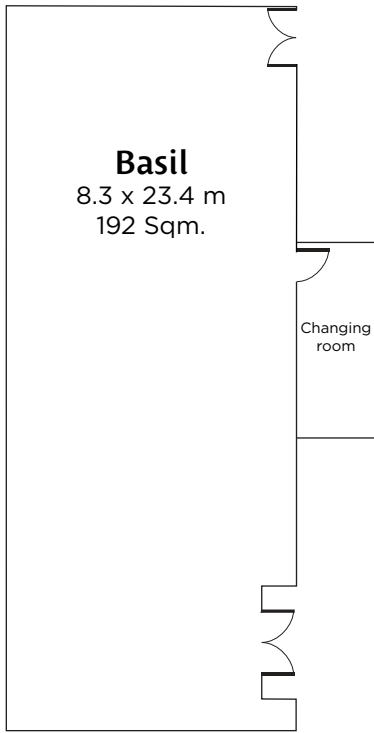

3rd Floor

4th Floor

5th Floor

DOOR ENTRANCE

WIDTH (METRE)

HEIGHT (METRE)

Function rooms 3rd - 4th Floor
Wanda Grand Ballroom 5th Floor
Parking Entrance

1.28
2.20
1.80