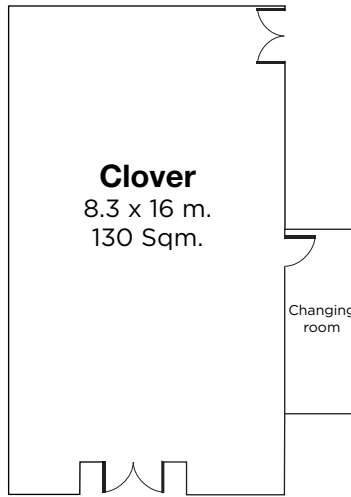

3rd Floor

4th Floor

5th Floor

DOOR ENTRANCE

WIDTH (METRE)

HEIGHT (METRE)

Function rooms 3rd - 4th Floor
Wanda Grand Ballroom 5th Floor
Parking Entrance

1.28
2.20
1.80