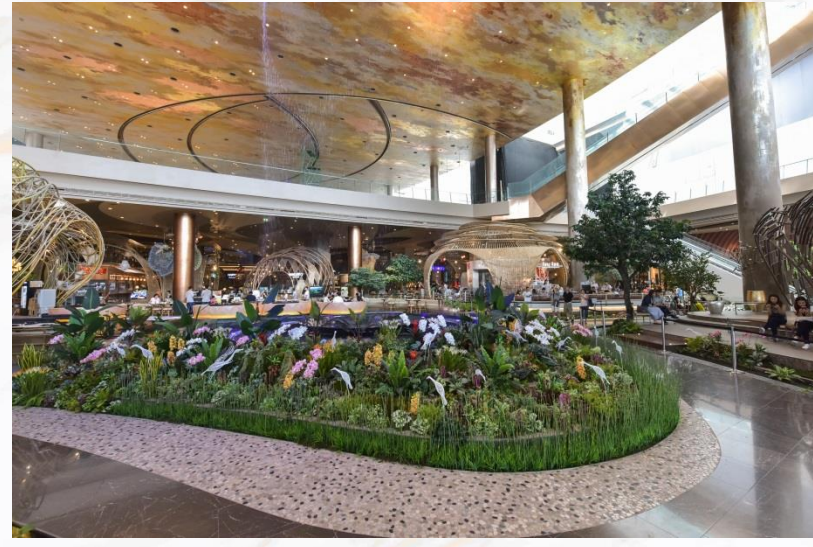

## TRUE ICON HALL

TRUE ICON HALL is one of ICONSIAM's seven wonders, spans a gross area of 12,000 square meters and is home to 2 main halls that take up 2,775 square meters in total and 1,200-square meter foyer called Suralai Hall that overlooks the Chao Phraya River. These innovative halls are fully equipped with the most efficient ultra-high-speed internet and double operable walls to make divided halls completely soundproof. It also features 14 meeting rooms for 20 to 200 seats and can be flexibly combinable up to 520 theatre-style seatings.

# Marvelous View for Pre Wedding Shoot