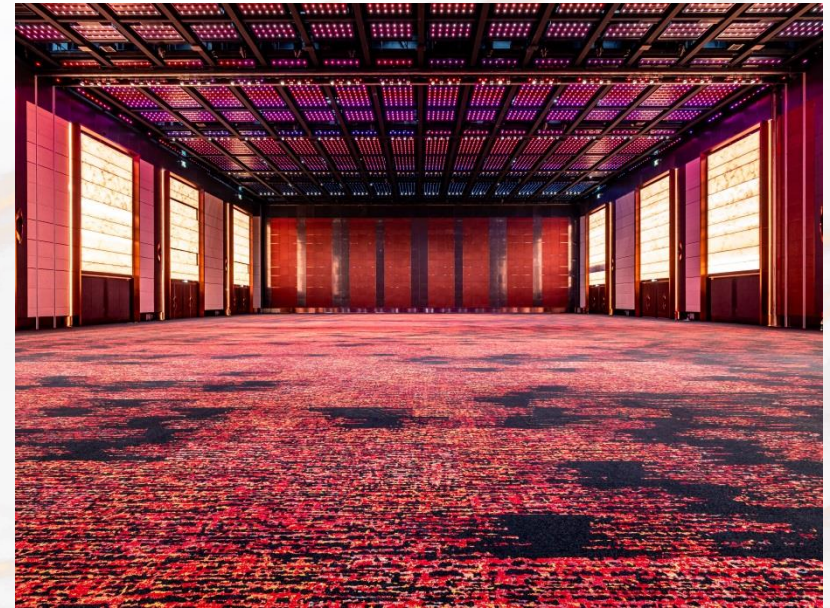

## TRUE ICON HALL

TRUE ICON HALL is one of ICONSIAM's seven wonders, spans a gross area of 12,000 square meters and is home to 2 main halls that take up 2,775 square meters in total and 1,200-square meter foyer called Suralai Hall that overlooks the Chao Phraya River. These innovative halls are fully equipped with the most efficient ultra-high-speed internet and double operable walls to make divided halls completely soundproof. It also features 14 meeting rooms for 20 to 200 seats and can be flexibly combinable up to 520 theatre-style seatings.

### Hall 1+2, Suralai Hall