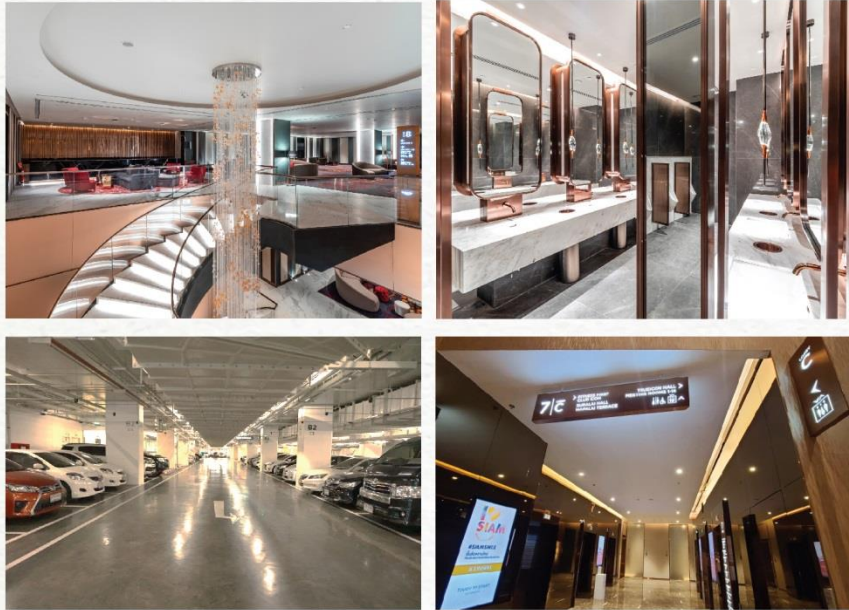

Support Facilities of TRUE ICON HALL

- Lounge Area
- Rest Room
- Car Park
- Lift Passenger Service

Contact us

299 ICONSIAM Shopping Center,
7th FL., Charoennakhon Road,
Khlongtongsa Subdistrict,
Khlongsan District, Bangkok 10600

Sales@trueiconhall.com

Office +66(0) 2 037 7999