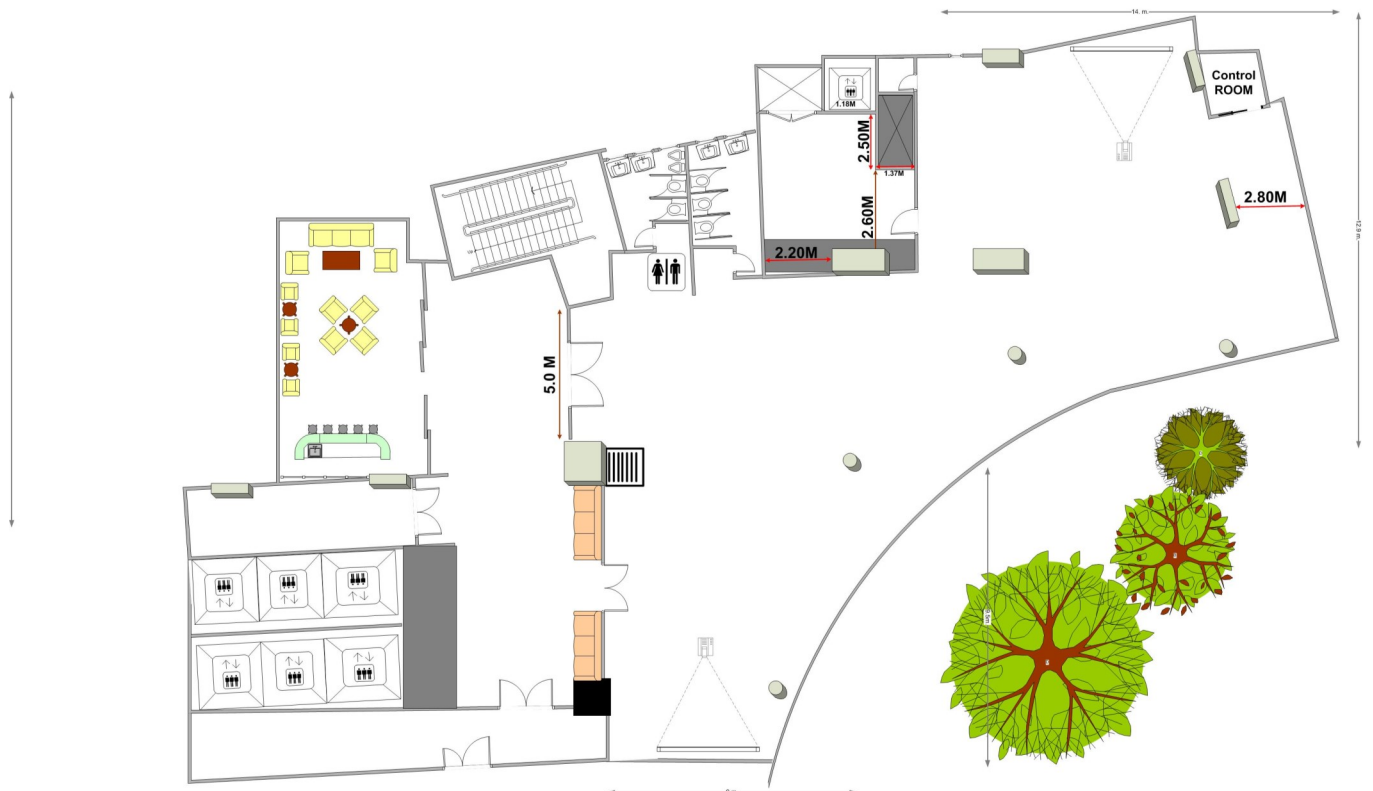

www.oriental-residence.com

ORIENTAL RESIDENCE
BANGKOK

ORIENTAL ROOM FLOOR PLAN (2ND FLOOR)

CAPACITY				
Function Room	Size (Sq.m)	Cocktail	Buffet	Theatre
Oriental Room	185	200	190	115
Oriental Suite	89	80	60	90

ORIENTAL RESIDENCE
BANGKOK

WEST WING FLOOR PLAN (3RD FLOOR)

CAPACITY				
Function Room	Size (Sq.m)	Cocktail	Buffet	Theatre
West Wing	121	100	70	120
Gallery	56	20	50	-
Boardroom	38	-	-	-
Green Room	18	-	-	-

ORIENTAL RESIDENCE
BANGKOK

PLAY ROOM FLOOR PLAN (4TH FLOOR)

ORIENTAL RESIDENCE
BANGKOK

PLAYROOM, 4th Floor

Room Size: 10 x 17.25 x 3.50 m.

Area: 172.50 sqm.

Screen Size: 3 x 2 m.

CAPACITY				
Function Room	Size (Sq.m)	Cocktail	Banquet	Theatre
Play Room	172	120	90	100