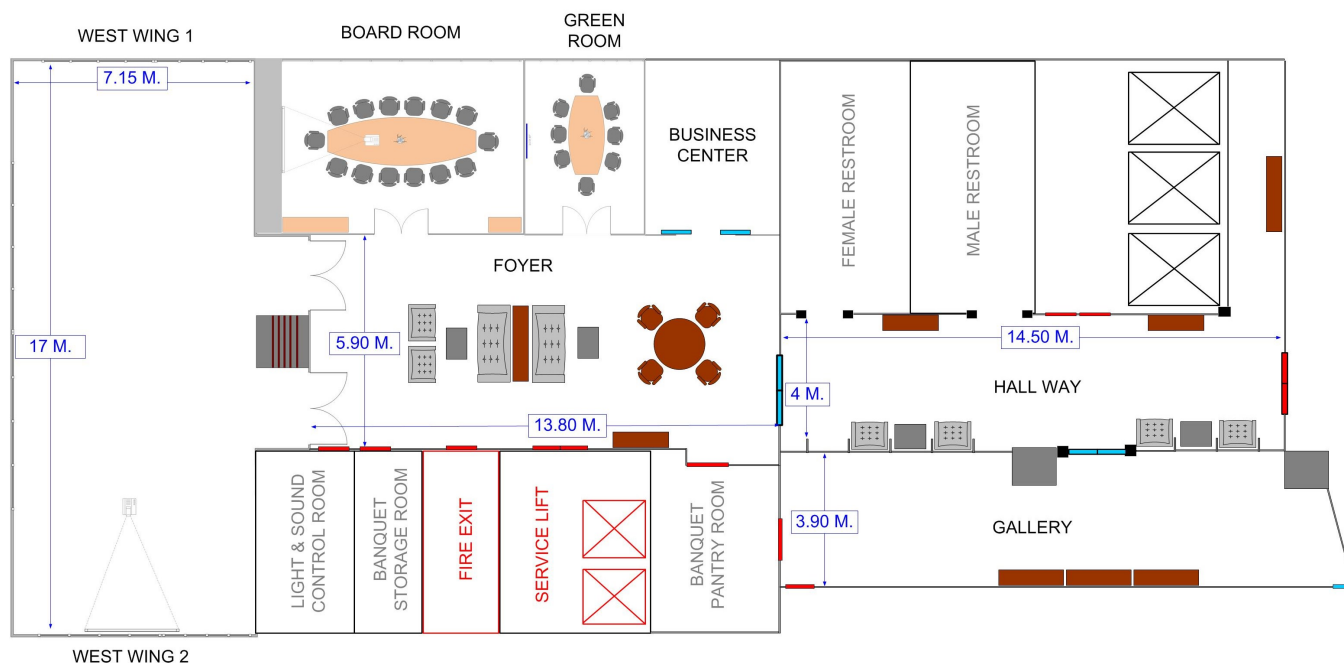

www.oriental-residence.com

ORIENTAL RESIDENCE
BANGKOK

ORIENTAL ROOM FLOOR PLAN (2ND FLOOR)

CAPACITY				
Function Room	Size (Sq.m)	Cocktail	Buffet	Theatre
Oriental Room	185	200	190	115
Oriental Suite	89	80	60	90

ORIENTAL RESIDENCE
BANGKOK

WEST WING FLOOR PLAN (3RD FLOOR)

CAPACITY				
Function Room	Size (Sq.m)	Cocktail	Buffet	Theatre
West Wing	121	100	70	120
Gallery	56	20	50	-
Boardroom	38	-	-	-
Green Room	18	-	-	-

ORIENTAL RESIDENCE
BANGKOK

PLAY ROOM FLOOR PLAN (4TH FLOOR)

ORIENTAL RESIDENCE
BANGKOK

PLAYROOM, 4th Floor

Room Size: 10 x 17.25 x 3.50 m.

Area: 172.50 sqm.

Screen Size: 3 x 2 m.

CAPACITY				
Function Room	Size (Sq.m)	Cocktail	Banquet	Theatre
Play Room	172	120	90	100