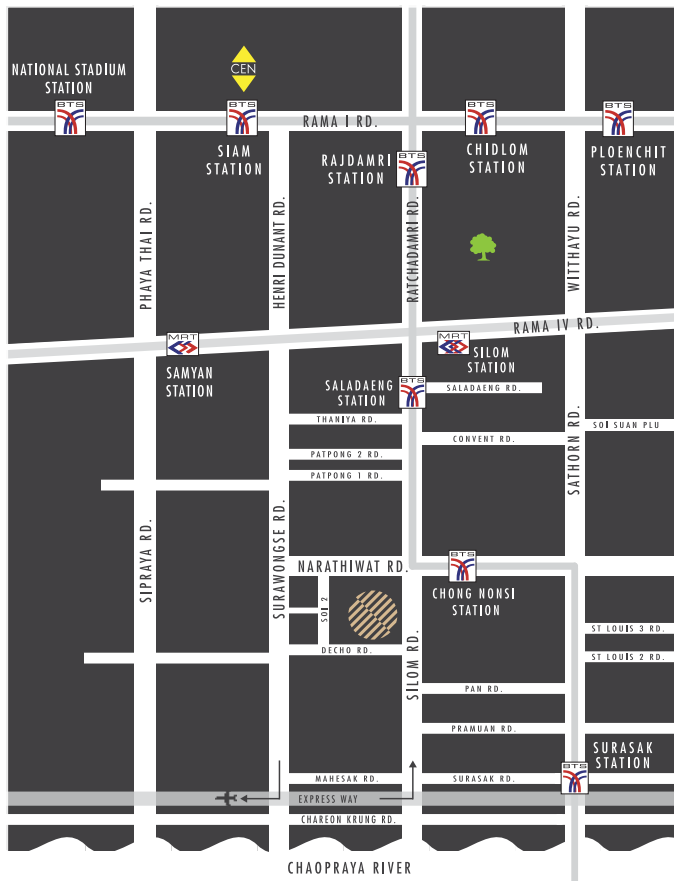

SPECIAL OFFER FROM 25 DEGREES BURGER BAR

- A special offer of THB 200 net per drink/person with an additional free side dish

G Floor / Open 24/7

HOTEL ACCESS

BY CAR: Take the expressway, continue on Rama 9 Expressway, turn left towards Dao Kanong, and then take the exit to Silom. Turn left on Silom Road and continue through the next 2 intersections. The hotel will be located on the left side of the road.

BY MRT (SUBWAY): Take the MRT to Silom station, which is at the eastern end of Silom road. Walk down Silom Road about 800 meters or 10 minutes (5 minutes by taxi). The hotel will be on your right hand side.