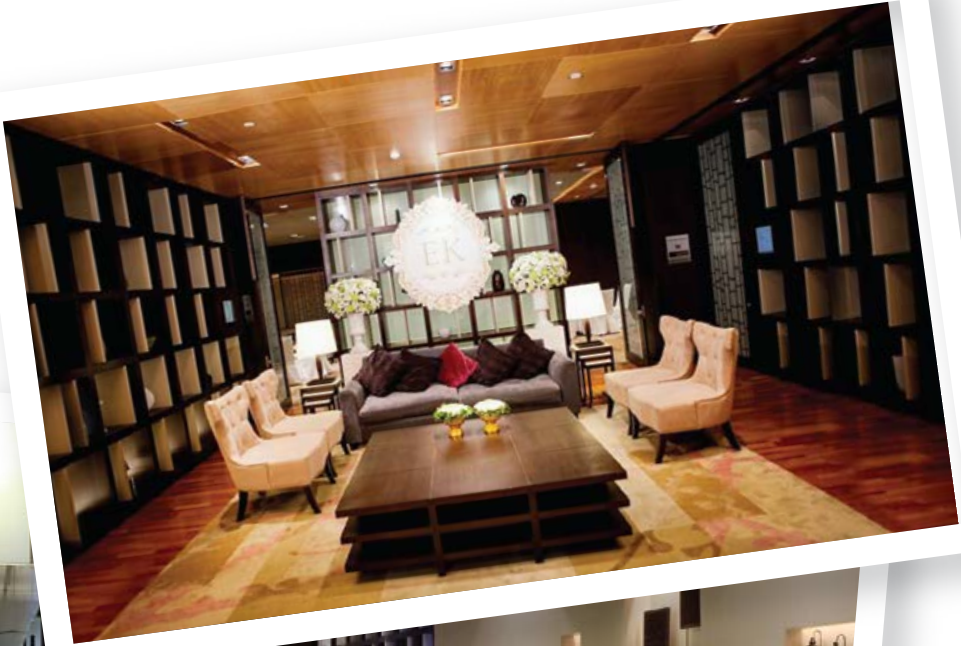

SCARLETT WINE BAR & RESTAURANT

Located on the 37th floor, with its open-air terrace and panoramic view over Bangkok's skyline, Scarlett Wine Bar & Restaurant is an unparalleled venue for either a wedding luncheon or a perfect pre-wedding photoshooting.

THE RETREAT

The Retreat is a warm and cozy venue ideal for Thai wedding celebrations. While the spacious pre-function area will welcome your guests for a friendly gathering, the inner function room serves as the main venue. With plenty of natural light and a stylish soothing atmosphere, The Retreat is perfect for small scale and private ceremonies.