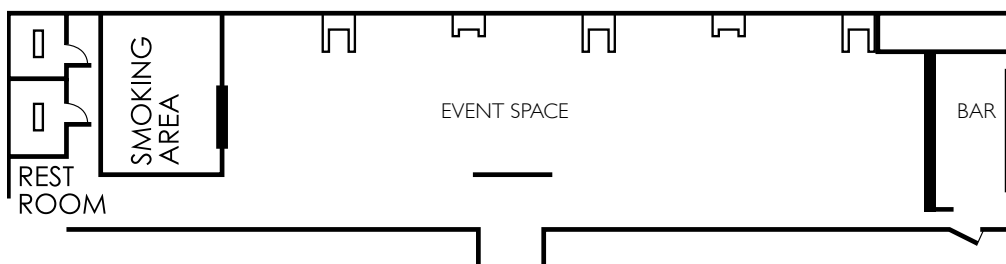

AZURE SKY STUDIO - 33rd FLOOR