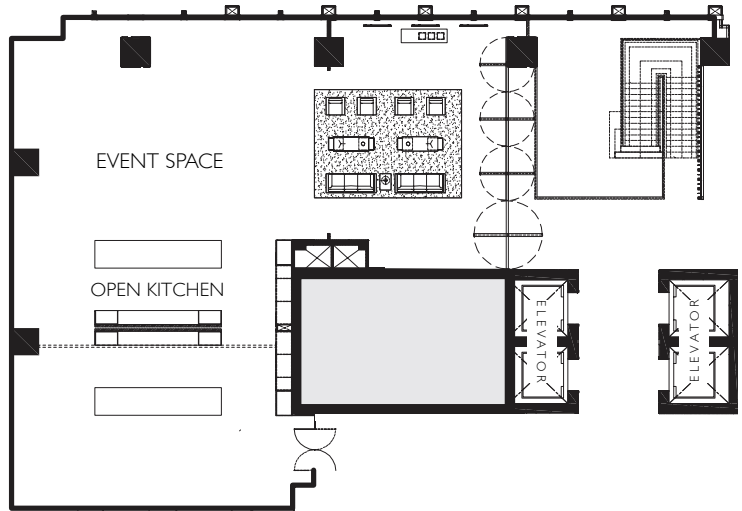

ROYAL MANEEYA BALLROOM CAPACITY CHART

BALLROOM	DIMENSIONS		CAPACITY		
	Square Metres	L x W x H	Cocktail	Chinese Table	Buffet
Royal Maneeya Ballroom	640	20 x 32 x 7	800	450	350

weddings

BY RENAISSANCE® HOTELS

VENUES continued

BYTES - 5th FLOOR

CAPACITY CHART

ROOM	DIMENSIONS		CAPACITY
	Square Metres	L x W x H	Theater
Studio R6	158	12 x 13 x 4	120
Bytes	117	13 x 9 x 3	70
Azure	168	21 x 8 x 2.7	70

STUDIO R6 - 4th FLOOR