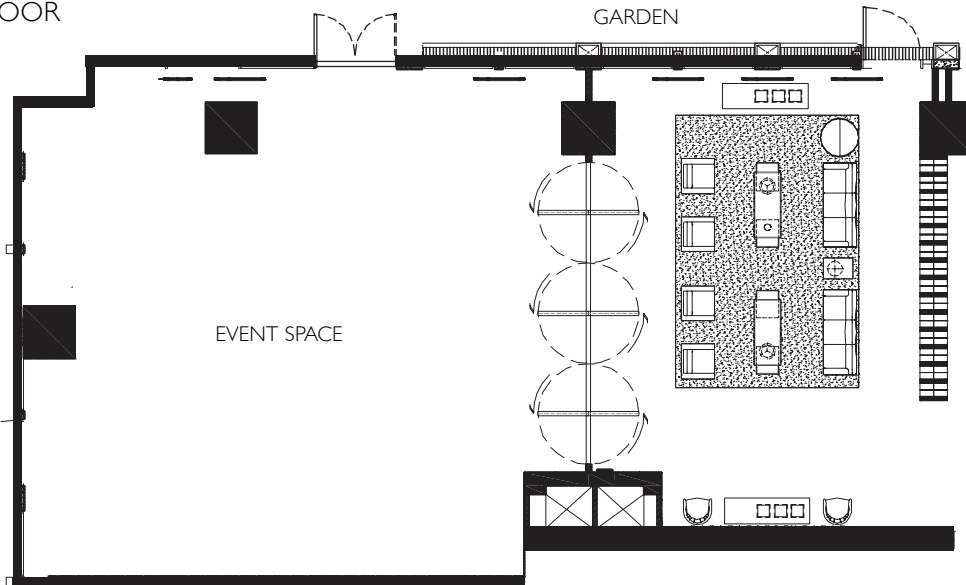

ROYAL MANEEYA BALLROOM CAPACITY CHART

BALLROOM	DIMENSIONS		CAPACITY		
	Square Metres	L x W x H	Cocktail	Chinese Table	Buffet
Royal Maneeya Ballroom	640	20 x 32 x 7	800	450	350

weddings

BY RENAISSANCE® HOTELS

VENUES continued

BYTES - 5th FLOOR

CAPACITY CHART

ROOM	DIMENSIONS		CAPACITY
	Square Metres	L x W x H	Theater
Studio R6	158	12 x 13 x 4	120
Bytes	117	13 x 9 x 3	70
Azure	168	21 x 8 x 2.7	70

STUDIO R6 - 4th FLOOR