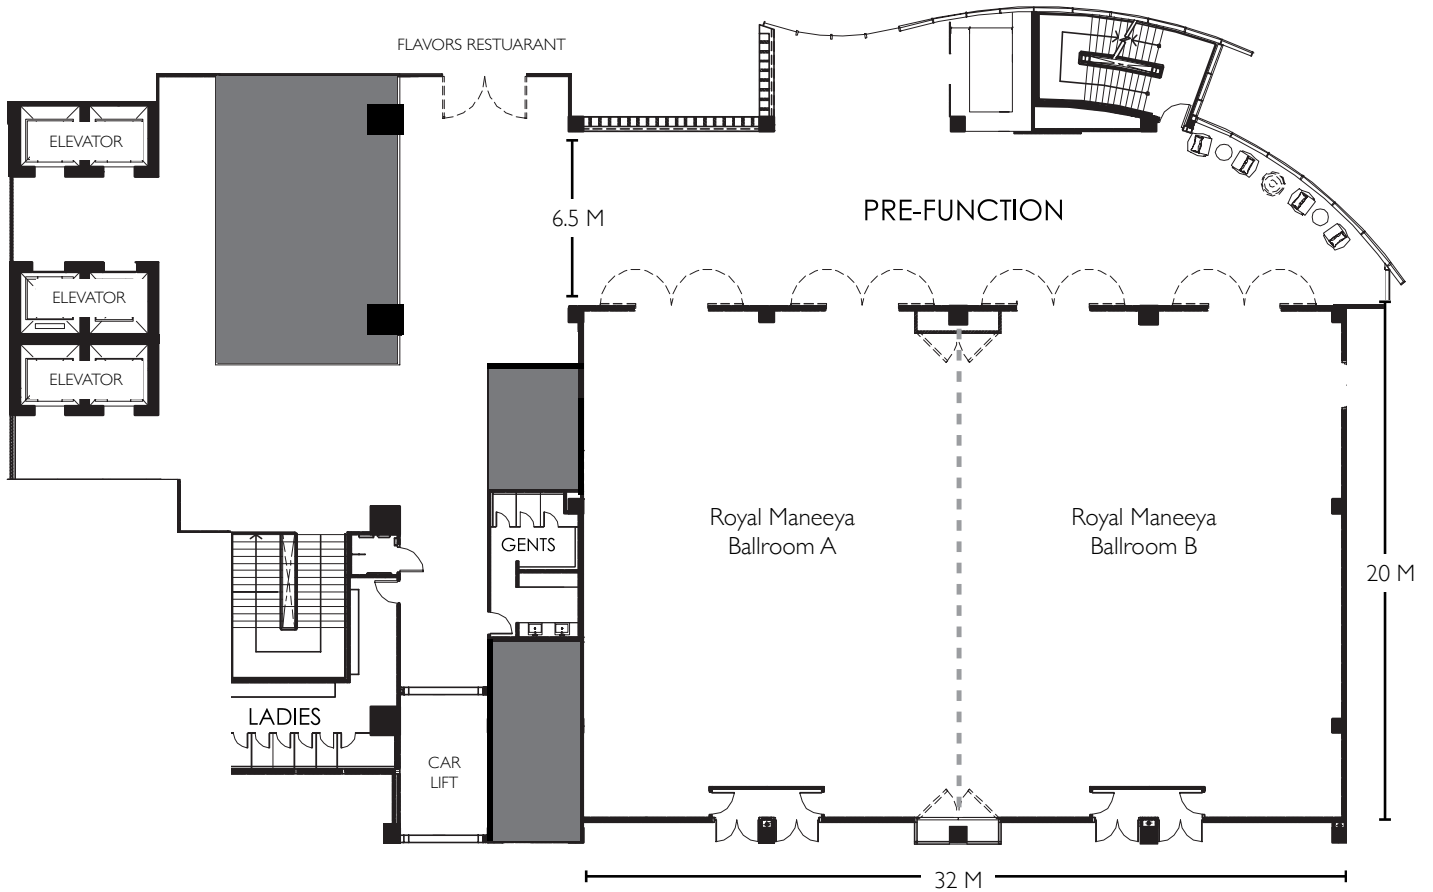

ROYAL MANEEYA BALLROOM CAPACITY CHART

BALLROOM	DIMENSIONS		CAPACITY		
	Square Metres	L x W x H	Cocktail	Chinese Table	Buffet
Royal Maneeya Ballroom	640	20 x 32 x 7	800	450	350

weddings

BY RENAISSANCE® HOTELS