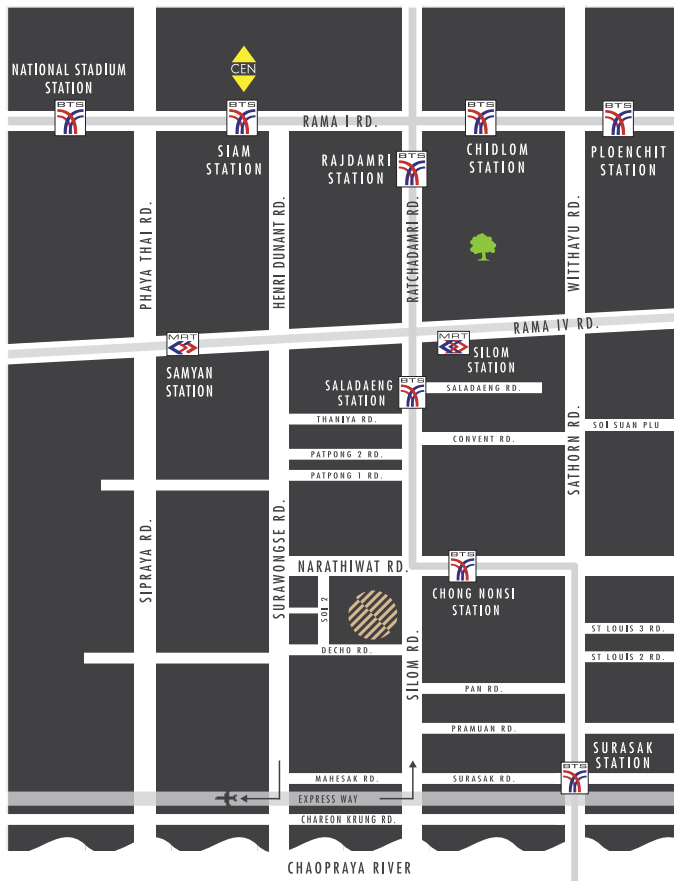

## HOTEL ACCESS

**BY CAR:** Take the expressway, continue on Rama 9 Expressway, turn left towards Dao Kanong, and then take the exit to Silom. Turn left on Silom Road and continue through the next 2 intersections. The hotel will be located on the left side of the road.