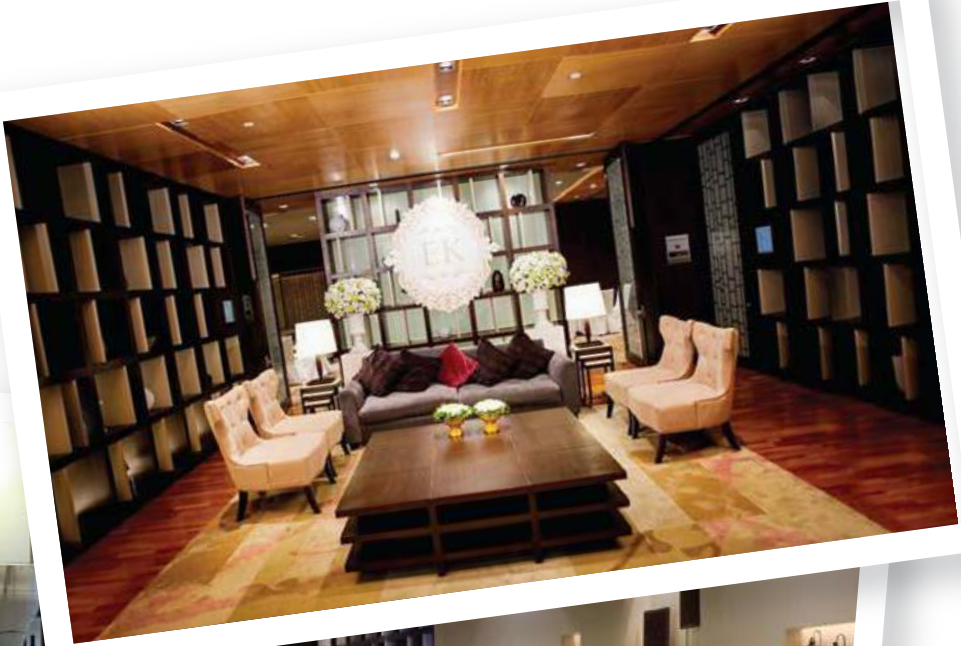

THE RETREAT

The Retreat is a warm and cozy venue ideal for Thai wedding celebrations. While the spacious pre-function area will welcome your guests for a friendly gathering, the inner function room serves as the main venue. With plenty of natural light and a stylish soothing atmosphere, The Retreat is perfect for small scale and private ceremonies.