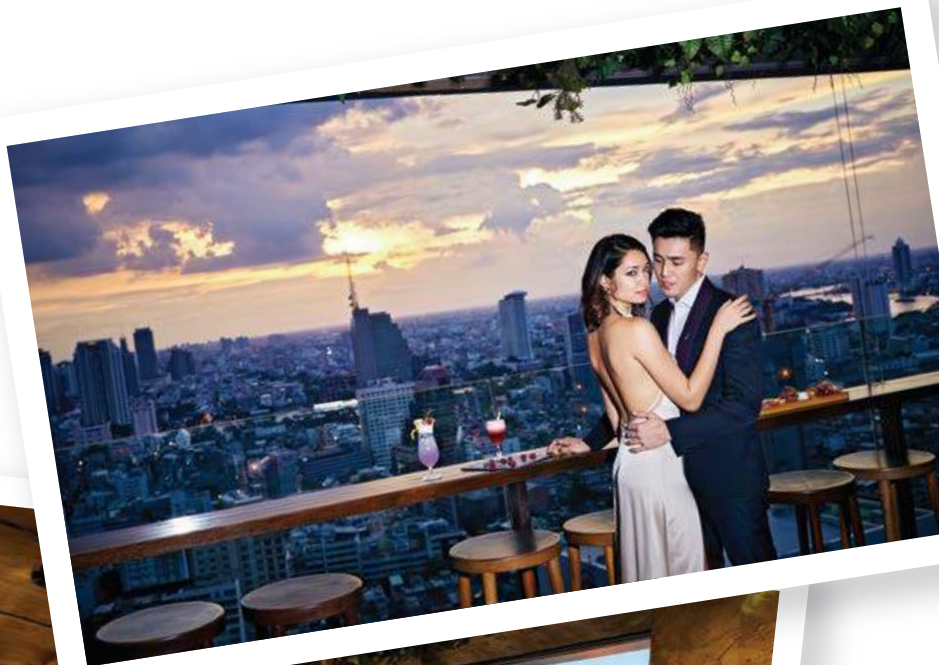

## OUR PROFESSIONAL WEDDING PLANNERS AT YOUR SERVICE

Our dedicated wedding team will guide you throughout the organization of your wedding to create the perfect celebration as you have dreamed it! From flower arrangement to decoration and guest seatings, no detail will be spared.

## **BALLROOM 38**

Located on the 38<sup>th</sup> and top floor of the hotel, the 411 sqm ballroom can host up to 350 guests while it features breathtaking panoramic views over the Chao Phraya river, a majestic pre-function room with splendid chandeliers and shimmering finishes. Perfect for a grand and elegant wedding, Ballroom38 features state-of-the-art AV equipment with a set of ceiling light moods and decoration themes for a truly magical wedding!

## SCARLETT WINE BAR & RESTAURANT

Located on the 37<sup>th</sup> floor, with its open-air terrace and panoramic view over Bangkok's skyline, Scarlett Wine Bar & Restaurant is an unparalleled venue for either a wedding luncheon or a perfect pre-wedding photoshooting.