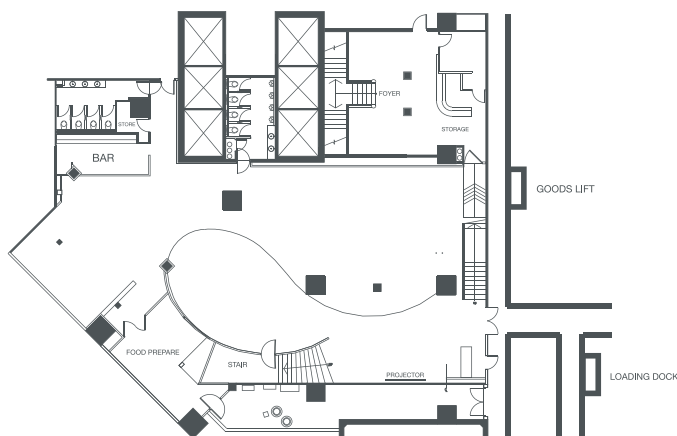

Begin forever in White room

Exchange vows in a modern yet elegant setting. Curved walkways, romantic staircases and dedicated display areas – we've got everything you need for a wedding you'll remember forever.