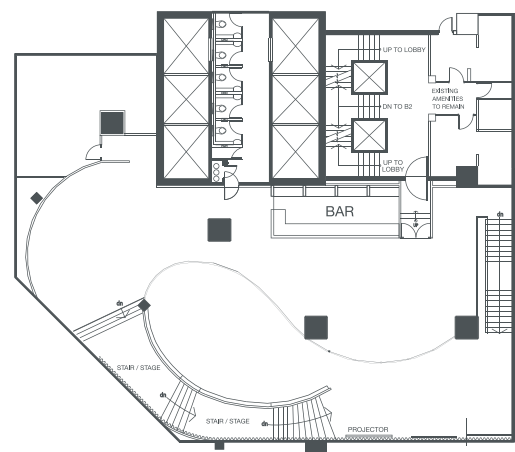

YOUR WEDDING YOUR WAY

For the ultimate in luxury, ensure your wedding takes place in one of the grandest hotels in Bangkok. At Crowne Plaza Bangkok Lumpini Park, we are completely dedicated to making your whole event transpire smoothly, so you can share your love and remember the beautiful occasion forever.

Creative meeting space

As one of the finest and most conveniently located hotels in Bangkok, Crowne Plaza Bangkok Lumpini Park is the preferred hotel for business travelers and corporate meeting.

A haven of gracious hospitality in the midst of Bangkok's bustling commercial district. Our flexible meeting rooms are fully equipped to make your important meetings and events a successful one.

Function Rooms	Level	Area (M2)	Theatre	Classroom	Boardroom	Hollow Square	U-Shaped	Buffet Style	Cocktail Style	Western Set
Crowne Ballrooms	21	311	400	200	76	102	93	270	400	216
One Room	21	55	40	24	22	20	22	30	40	24
Two Rooms	21	122	60	60	24	22	30	80	100	64
Three Rooms	21	189	200	100	40	38	40	120	150	96
Four Rooms	21	256	300	150	64	62	64	200	300	160
Lumpini	21	59	30	12	15	16	12	30	25	24
Silom	21	75	40	40	20	24	25	50	40	40
Saladaeng	21	75	40	20	24	24	22	50	40	40
Silom + Saladaeng	21	-	132	89	40	-	-	100	80	80
Sathorn	21	85	70	50	22	34	26	50	40	40
The White Room	G	911	-	-	-	-	-	120/180	400	144
Business Centre	23	26	-	-	10	-	-	-	-	-
Club Boardroom	32	25	-	-	10	-	-	-	-	-