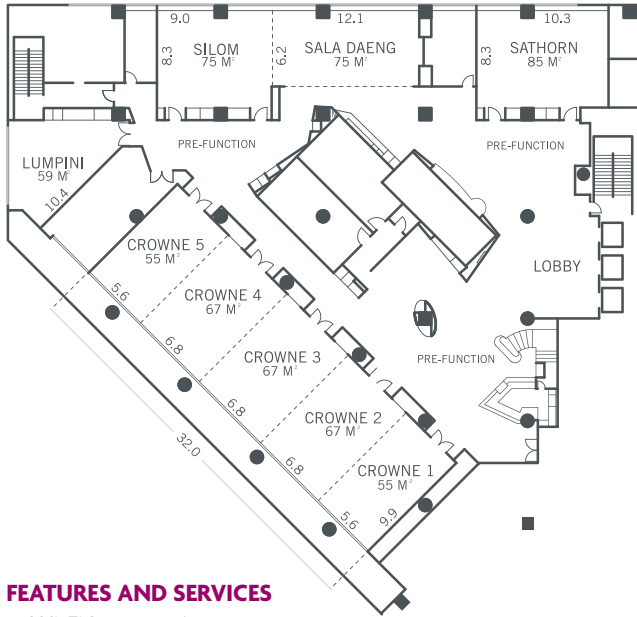

Begin forever in White room

Exchange vows in a modern yet elegant setting. Curved walkways, romantic staircases and dedicated display areas – we've got everything you need for a wedding you'll remember forever.

Creative meeting space

As one of the finest and most conveniently located hotels in Bangkok, Crowne Plaza Bangkok Lumpini Park is the preferred hotel for business travelers and corporate meeting.

A haven of gracious hospitality in the midst of Bangkok's bustling commercial district. Our flexible meeting rooms are fully equipped to make your important meetings and events a successful one.

Function Rooms	Level	Area (M2)	Theatre	Classroom	Boardroom	Hollow Square	U-Shaped	Buffet Style	Cocktail Style	Western Set
Crowne Ballrooms	21	311	400	200	76	102	93	270	400	216
One Room	21	55	40	24	22	20	22	30	40	24
Two Rooms	21	122	60	60	24	22	30	80	100	64
Three Rooms	21	189	200	100	40	38	40	120	150	96
Four Rooms	21	256	300	150	64	62	64	200	300	160
Lumpini	21	59	30	12	15	16	12	30	25	24
Silom	21	75	40	40	20	24	25	50	40	40
Saladaeng	21	75	40	20	24	24	22	50	40	40
Silom + Saladaeng	21	-	132	89	40	-	-	100	80	80
Sathorn	21	85	70	50	22	34	26	50	40	40
The White Room	G	911	-	-	-	-	-	120/180	400	144
Business Centre	23	26	-	-	10	-	-	-	-	-
Club Boardroom	32	25	-	-	10	-	-	-	-	-