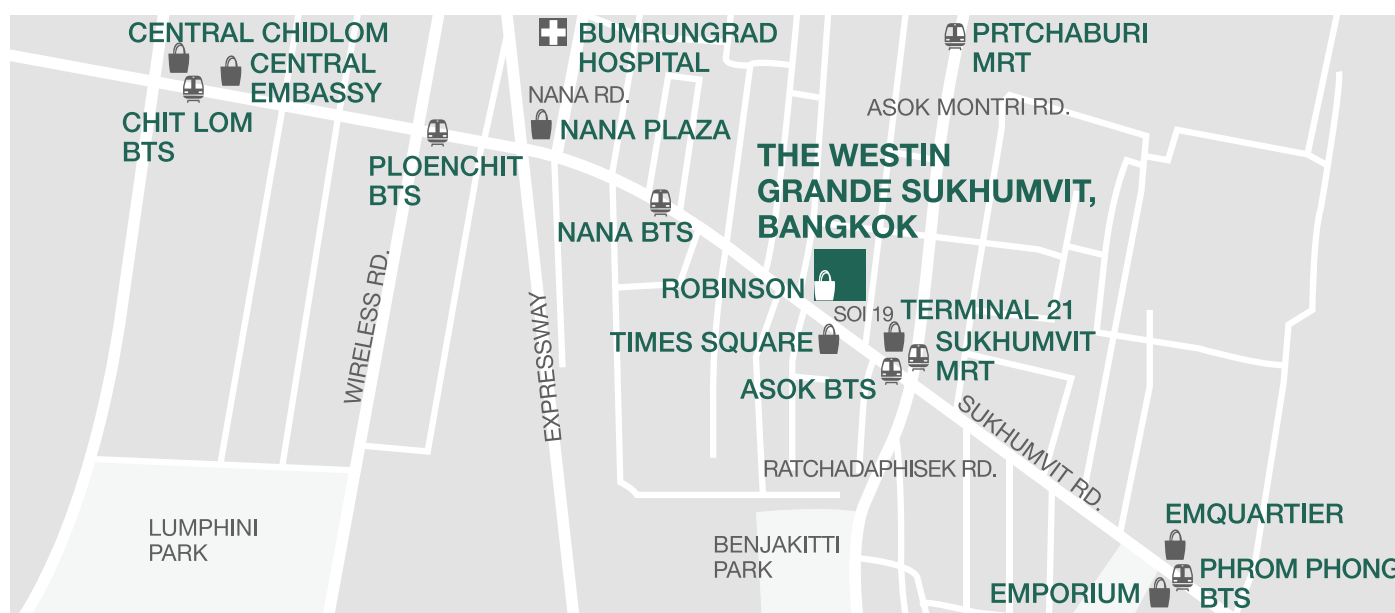

Revitalizing Rest

Complete with our signature Westin Heavenly® Bed, all 362 guest rooms, including 31 suites, are designed to provide ultimate comfort. Spacious in design and with contemporary décor, the rooms include Heavenly® Bath amenities, executive workstations with two-line telephone, voicemail, high speed internet access, LCD TV with satellite channels, DVD player, Bluetooth audio dock, coffee maker and much more.

Guests of the exclusive Westin Club enjoy a personalized and private check-in and check-out, attentive butler service, access to the Westin Club Lounge with complimentary cocktails and canapes, and a host of other benefits.

Perfect Location

Located in the heart of Bangkok's vibrant downtown district, The Westin Grande Sukhumvit is directly adjacent to the BTS Asok skytrain station and just steps from the MRT subway station at Sukhumvit. Well-positioned for the city's cultural highlights, guests are never far from prime shopping, nightlife and business addresses. Suvarnabhumi Airport is just 40 minutes away.

Room Configuration

ROOM TYPE	KING BED	TWIN BED	TOTAL	SIZE IN SQUARE METER
DELUXE ROOMS	153	67	220	40-45
PREMIUM DELUXE ROOMS	40	10	50	42
WESTIN EXECUTIVE CLUB ROOMS	57	3	60	42
DELUXE SUITES	20	-	20	70
WESTIN EXECUTIVE CLUB SUITES	8	1	9	70
BREEZY SMOKING SUITES	1	1	2	68
PRESIDENTIAL SUITE	1	-	1	160

Natural Nourishment

Treat your taste buds and indulge in a gourmet hotel buffet of international flavors at Seasonal Tastes, our all-day dining venue. Discover both traditional and contemporary Japanese dishes in an intimate, authentic environment at the multi-award-winning Kisso Japanese Restaurant.

Zest Bar & Terrace offers a refreshing choice of premium quality coffees, restorative JING teas and signature Crafted at Westin cocktails throughout the day. Drinks and light meals can also be enjoyed beside the outdoor pool. A 24-hour in-room dining menu offers delicious, nourishing options to enjoy in the comfort of your guest room.

Flexible Rewards

Work smarter with SPG Pro: You'll earn Starpoints® and more for the meetings and events you plan with us. Enjoy access to exclusive planner tools like custom event websites, simple contracts, eBilling and more. Plus, a dedicated sales team and great offers at some of the world's most distinctive hotels and resorts make it an easy business decision. Visit SPG.com to discover the full benefits of membership.