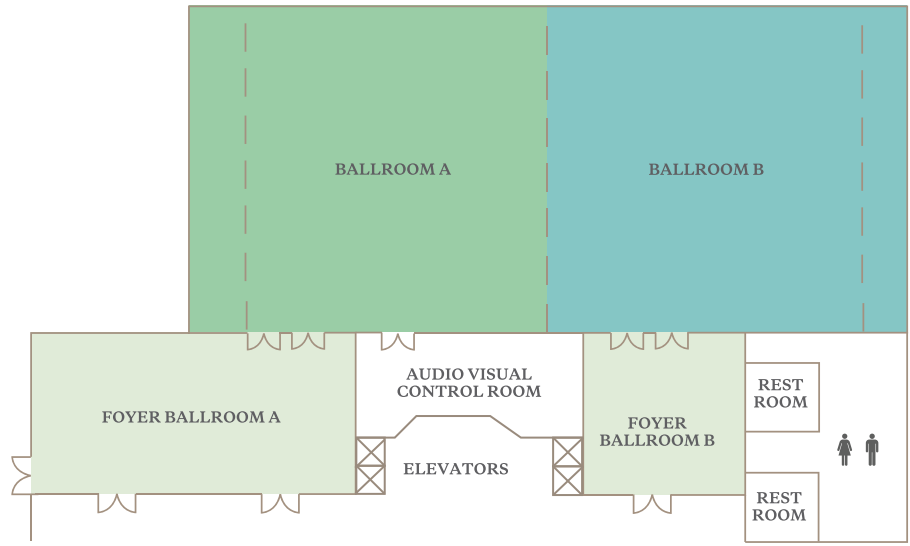

## Dynamic Details

---

With 14 venues totaling over 1,725 square meters, the hotel provides the perfect setting and ideal location for productivity and focus.

Outlined in elegant crown molding and awash in calming, neutral hues, the Grand Ballroom is ideal for conferences and grand affairs. Up to 600 guests can be accommodated theater-style or two distinct spaces can be created with four possible configurations.

Altitude, right at the top of the hotel on the 25th floor, is a private rooftop event space that is unique in the Sukhumvit area. With an open kitchen, breakout area and city-view terrace, Altitude offers the opportunity to aim higher and achieve more for corporate gatherings and private parties of up to 250 guests.

# Floor Plans

LEVEL 7, BALLROOMS

LEVEL 8, MEETING ROOMS AND CONFERENCE ROOMS

LEVEL 25, ALTITUDE