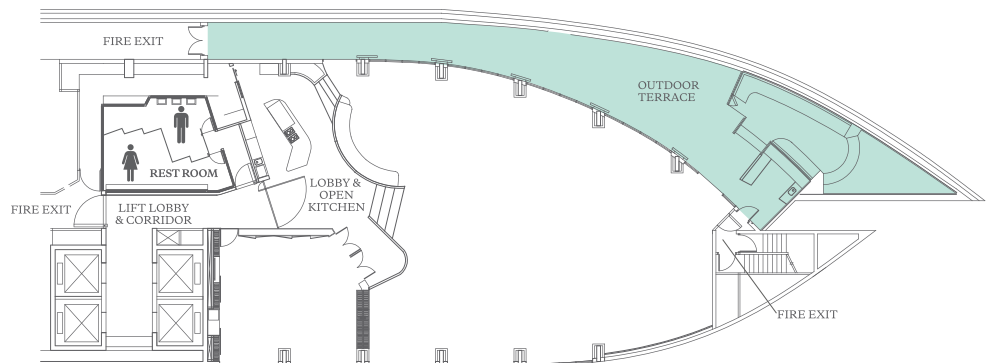

## Dynamic Details

---

With 14 venues totaling over 1,725 square meters, the hotel provides the perfect setting and ideal location for productivity and focus.

Outlined in elegant crown molding and awash in calming, neutral hues, the Grand Ballroom is ideal for conferences and grand affairs. Up to 600 guests can be accommodated theater-style or two distinct spaces can be created with four possible configurations.

# Floor Plans

LEVEL 7, BALLROOMS

LEVEL 8, MEETING ROOMS AND CONFERENCE ROOMS

LEVEL 25, ALTITUDE