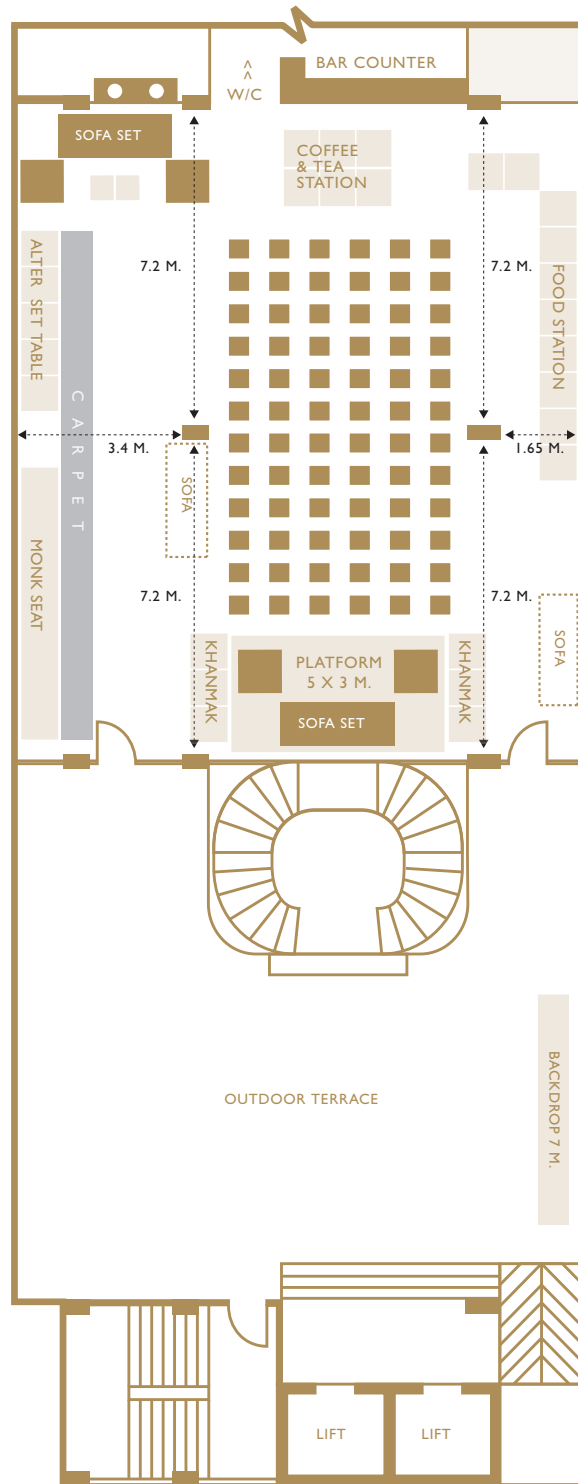

COCKTAIL LAYOUT PLAN

MONK CEREMONY LAYOUT PLAN

THEATRE CEREMONY LAYOUT PLAN

LONG TABLE (80 PAX) LAYOUT PLAN