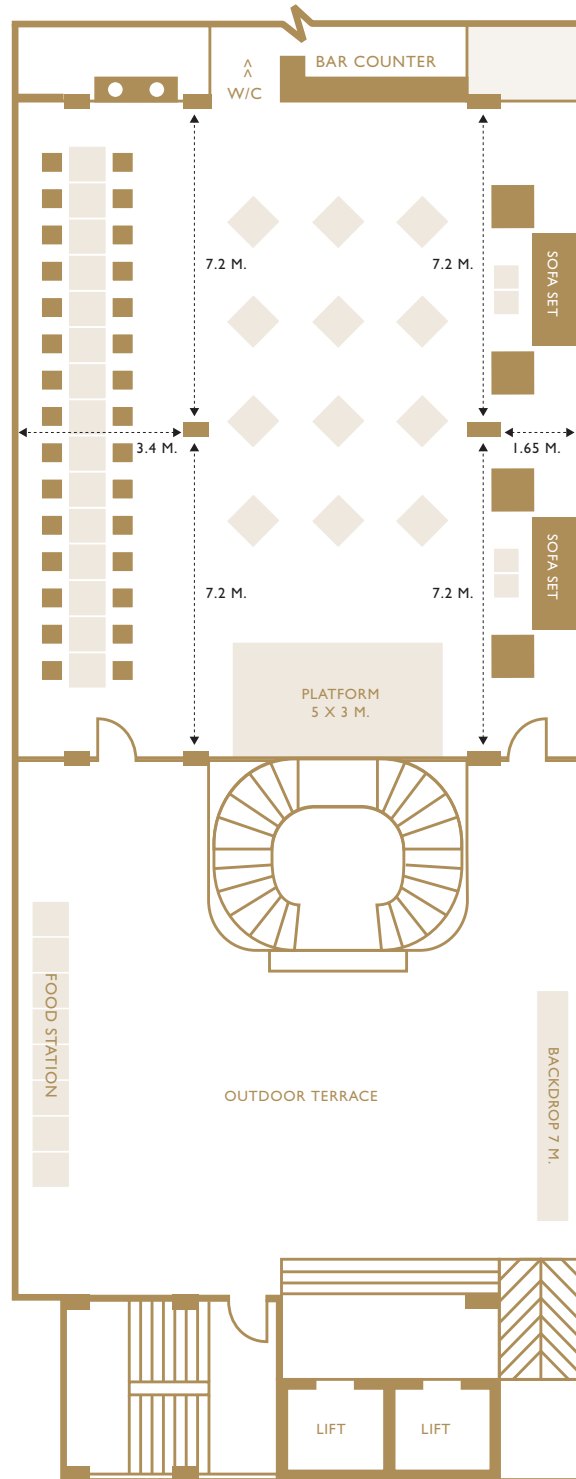

COCKTAIL LAYOUT PLAN

MONK CEREMONY LAYOUT PLAN

THEATRE CEREMONY LAYOUT PLAN

LONG TABLE (80 PAX) LAYOUT PLAN