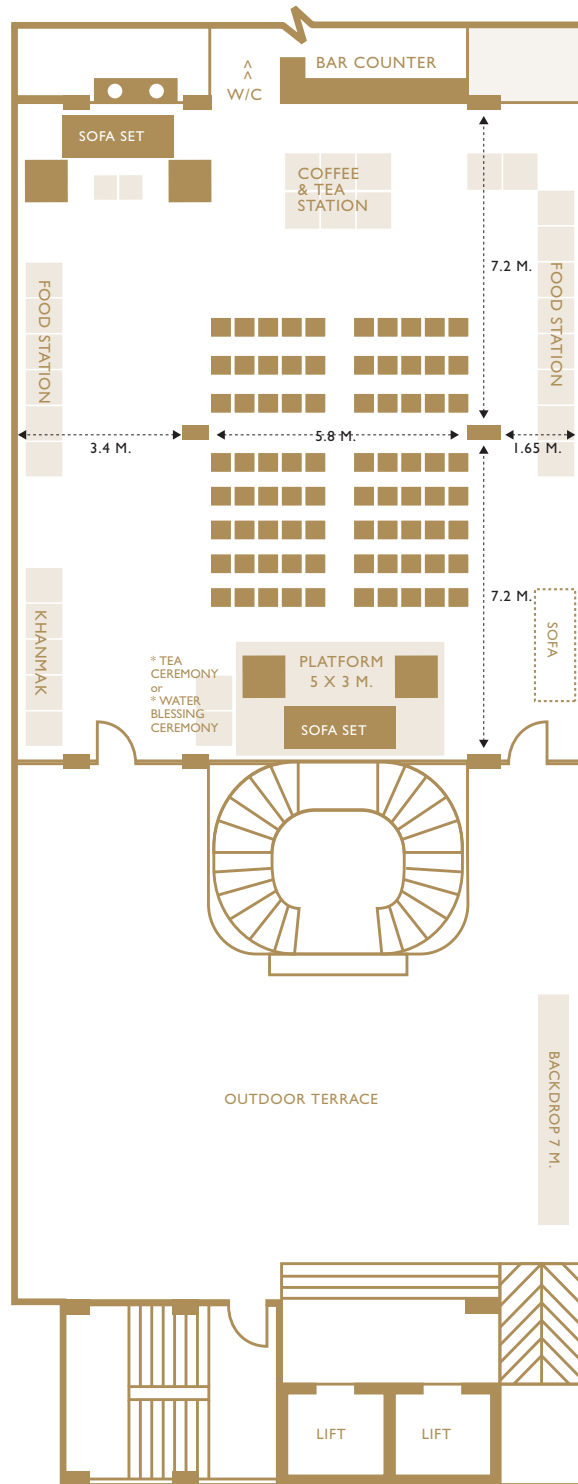

COCKTAIL LAYOUT PLAN

MONK CEREMONY LAYOUT PLAN

THEATRE CEREMONY LAYOUT PLAN

LONG TABLE (80 PAX) LAYOUT PLAN